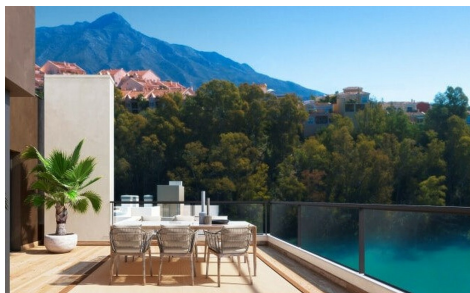

IM14301K

Penthouse in Nueva Andalucia

€950,000

3

2

118m²

N/A

**** Last Penthouse Available - Key Ready ****A private modern residential complex in the heart of the Golf Valley, Nueva Andaluc a, just 5 kilometres from Puerto Ban os. This new residential complex comprises 98 apartments distributed throughout several three storey buildings in contemporary Mediterranean style. The 2 and 3 bedroom apartments and the wonderful penthouses and duplex homes are surrounded by carefully landscaped gardens and four communal pools. The project has been designed to ensure that all of the homes enjoy impressive panoramic views from the generously sized terraces and living rooms. Architecture in the communal areas is inspired by the "Boho Chic" and "Country Chic" aesthetic concepts where natural materials...(Ask for More Details!)